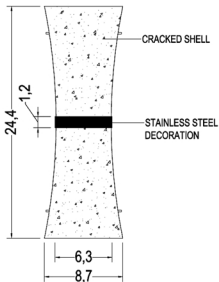

LILINDO

applique

Name: Desire
fragmented shells
casted resin
stainless steel trims

desire

A15 Med 40watt

CFL compatible

ADA compliant