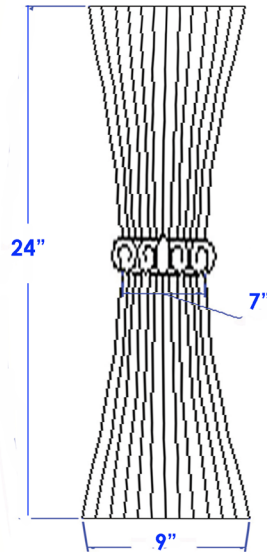

applique

Name: Barasti
Rattan resin
Bronzed brass

small barasti

 A15 Med 40watt

 CFL compatible

ADA compliant