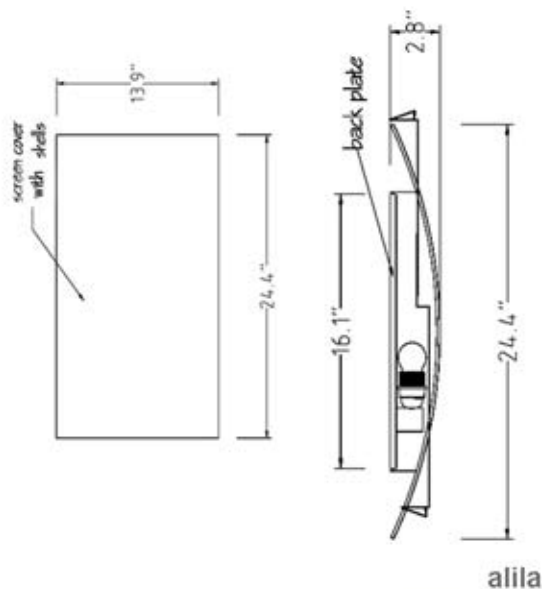

LILINDO

applique

Name: **ALILA apl**
seashell shade with
metal back plate
custom size

A15 Med 40watt

CFL compatible

ADA compliant