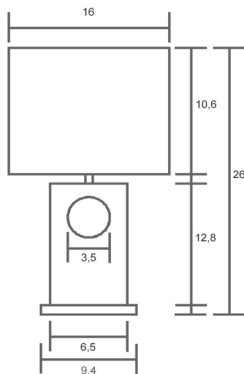

LILINDO

table

Name: Rah
Black resin with
seashell disc
Linen lampshade

A19 Med 60watt

CFL compatible

rah 1