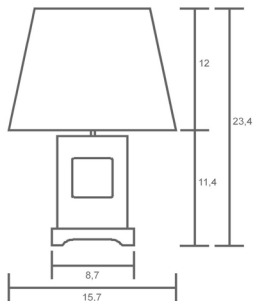

LILINDO

table

Name: Perak
Score wood with
silver repousse
Linen lampshade

A19 Med 60watt

CFL compatible

perak