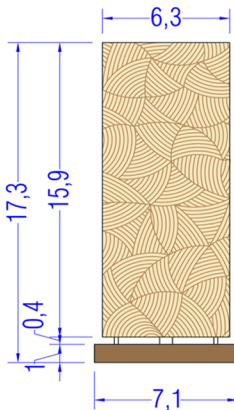

LILINDO

table

nari

Name: **Nari tbl**
Seashell
Stainless steel

A19 Med 60watt

CFL compatible