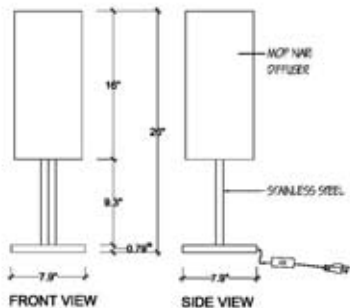

LILINDO

table

Name: NARI Table
Cross Cut Shell
custom design with
color selection from
Nari style color
chart

A19 Med 60watt

CFL compatible