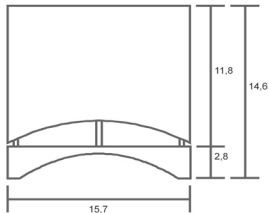

LILINDO

table

Name: Ikat bridge
acrylglas resin textile
wood base
linen lampshade

A19 Med 60watt

CFL compatible

ikat bridge