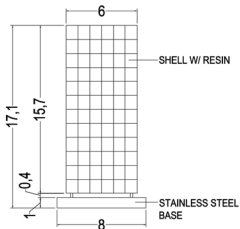

LILINDO

table

Name: Ephia  
random checkered  
seashell inlay on  
acrylic resin  
stainless steel base

ephia

A19 Med 60watt

CFL compatible