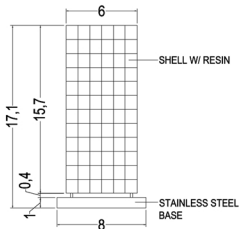

LILINDO

table

Name: Ephia
random checkered
seashell inlay on
acrylic resin
stainless steel base

ephia

A19 Med 60watt

CFL compatible