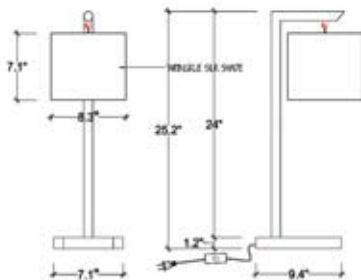

LILINDO

table

elle

Name: ELLE
Steel and wood
with Crinkled Silk
lampshade

A19 Med 60watt

CFL compatible