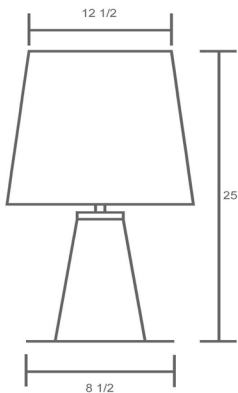

LILINDO

table

Name: Cleo
Seashell
Stainless steel
Raw linen lampshade

cleo

A19 Med 60watt

CFL compatible