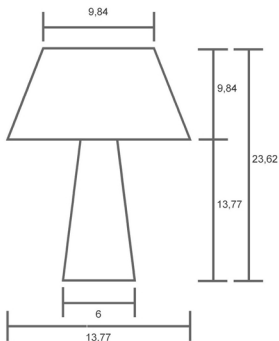

LILINDO

table

Name: Black coco
Coconut wood & resin
black cotton lampshade

black coco

A19 Med 60watt

CFL compatible