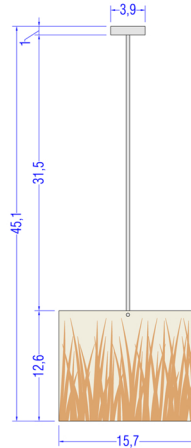

LILINDO

pendant

china cube

**Name: China cube
acryl glass with dry
grass inlay and steel**

Specify Bulb type

A19 Med 60watt

CFL compatible