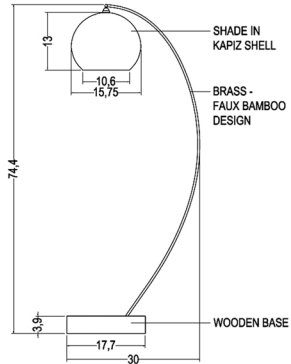

LILINDO

standing

Name : Tiara
golden shell lampshade
brass support
solid iron wood base

tiara

A19 Med 60watt

CFL compatible