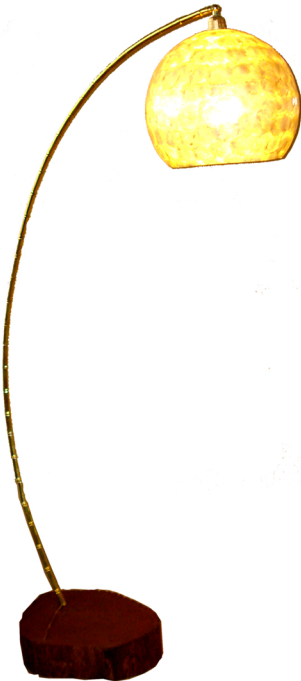

LILINDO

standing

Name : Tiara
golden shell lampshade
brass support
solid iron wood base

tiara

A19 Med 60watt

CFL compatible