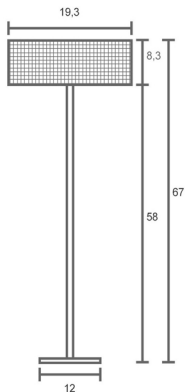

LILINDO

standing

Name : Tess
black & white
seashell tiles
Stainless steel

tess

A19 Med 60watt

CFL compatible