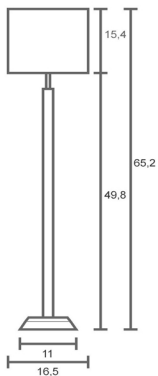

LILINDO

standing

Name: Taki  
Carved wood  
Linen lampshade

A19 Med 60watt

CFL compatible

taki