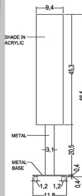

LILINDO

standing

Name: Roti
Acrylic lampshade
Steel support

roti

A19 Med 60watt

CFL compatible