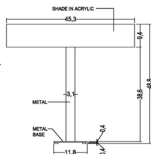

LILINDO

standing

Name: Roti
Acrylic lampshade
Steel support

roti

A19 Med 60watt

CFL compatible