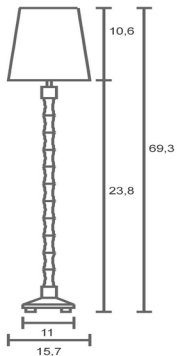

LILINDO

standing

Name: Red bamboo  
Carved wood  
Linen lampshade

A19 Med 60watt

CFL compatible

red bamboo