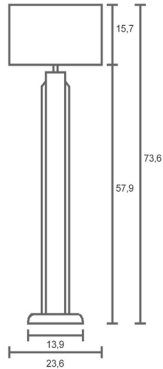

LILINDO

standing

Name: Rama A
Resin & Cocoshell
Cocowood trims
Linen lamshade

rama a

A19 Med 60watt

CFL compatible