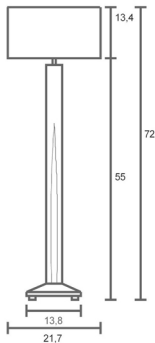

LILINDO

standing

Name: Okusan
Black resin
Giant grass
Pleated lampshade

okusan

A19 Med 60watt

CFL compatible