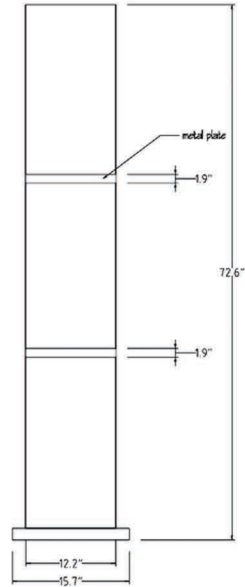

LILINDO

standing

noga

Name : NOGA
seashell lampshade
solid wood base

A19 Med 60watt

CFL compatible

SSL-LED
compatible