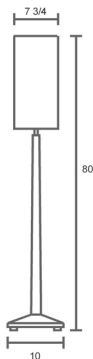

LILINDO

standing

Name: Miami Tall  
Wood  
Linen lampshade

A19 Med 60watt

CFL compatible

miami tall