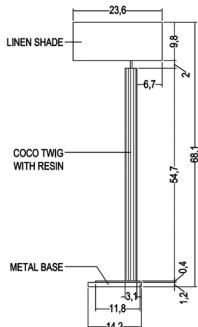

LILINDO

standing

Name: Lino
lampshade linen
resin with coco twigs
metal wood base

lino

A19 Med 60watt

CFL compatible