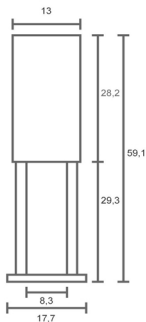

LILINDO

standing

Name: Letizia
Mother of Pearl
Stainless steel
wood base

letizia

A19 Med 60watt

CFL compatible