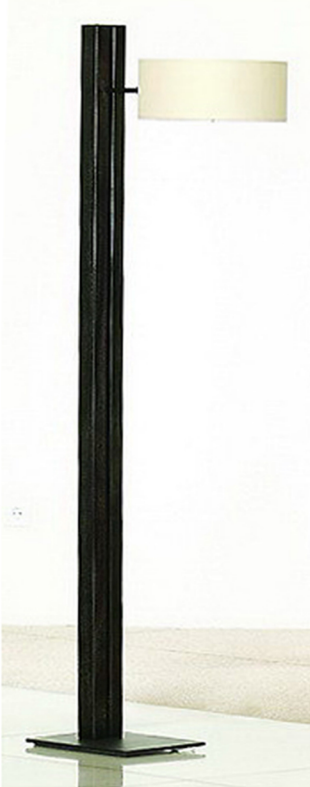

LILINDO

standing

Name: LAMPU
Solid wood with metal foot
Linen lampshade

lampu

A19 Med 60watt

CFL compatible