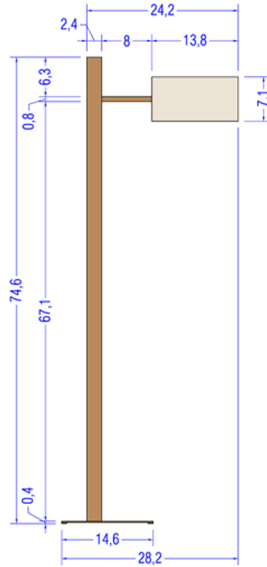

LILINDO

standing

Name: LAMPU
Solid wood with metal foot
Linen lampshade

lampu

A19 Med 60watt

CFL compatible