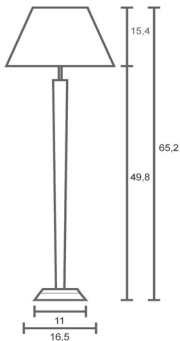

LILINDO

standing

Name: Kinta
Carved wood
stone base
Linen lampshade

A19 Med 60watt

CFL compatible

kinta