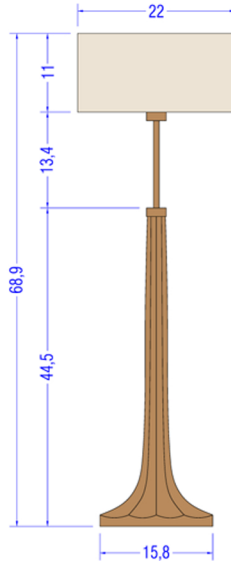

LILINDO

standing

Name: JOERG
Solid wood & burnished metal
Linen lampshade

joerg

A19 Med 60watt

CFL compatible