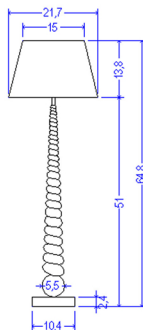

LILINDO

standing

Name : Idee
Carved wood
Pleated linen
Lampshade

A19 Med 60watt

CFL compatible

idee