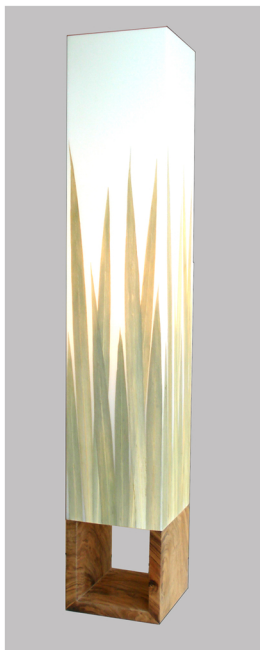

LILINDO

standing

**gaja**

Name: **Gaja**  
**acrylic and**  
**grass with resin**  
**solid wood base**

A19 Med 60watt

CFL compatible