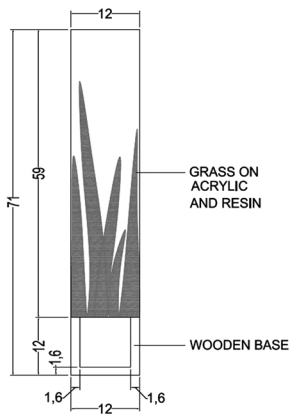

LILINDO

standing

**gaja**

Name: **Gaja**  
**acrylic and**  
**grass with resin**  
**solid wood base**

A19 Med 60watt

CFL compatible