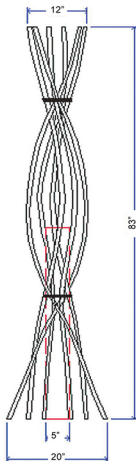

LILINDO

standing

Name: Ebotek
Teakwood with
bronze brass frame
pvc papershade

ebo teak

A19 Med 60watt

CFL compatible