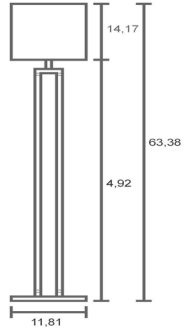

LILINDO

standing

Name: Claudio claro
Teak wood with
seashell inlay
raw linen lampshade

claudio claro

A19 Med 60watt

CFL compatible