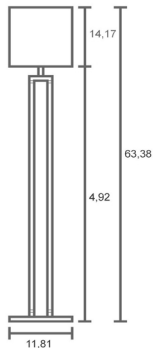

LILINDO

standing

Name: Claudio
Teak wood with
Seashell inlay
Linen lampshade

claudio

A19 Med 60watt

CFL compatible