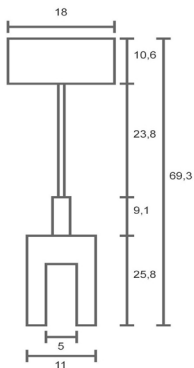

LILINDO

standing

Name: Asam
Solid Tamarind wood
Steel and linen
lampshade

asam

A19 Med 60watt

CFL compatible